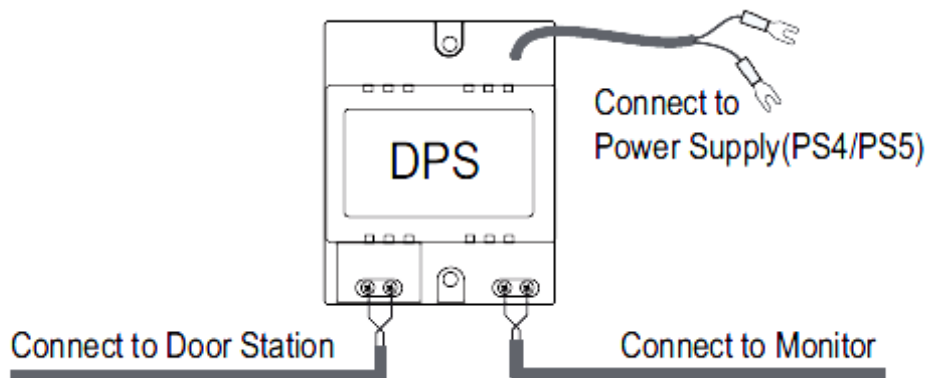

## Power Separator for 2 wire video Intercom

**SKU: EV2WDPS**

The **2WDPS** power separator is easily mounted on the 35 mm DIN rail and features a non-polarity 2-wire connection. Connects the Video Door Bell and Video monitor with the central Power Supply

### Features and Specifications

- Connects to Power Supply : 24VDC
- Temperature: -100C~+400C
- Wiring: 2 wires (non-polarity)
- Mounts on 35mm DIN rail or directly on the wall
- Dimension: 89(H)×70(W)×45(D)mm