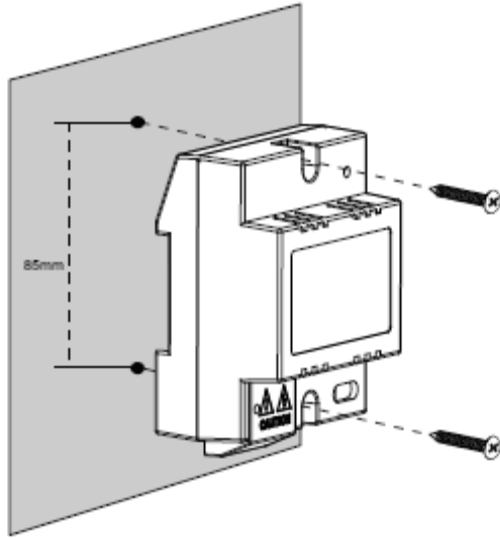

## Power Separator for 2 wire video Intercom

**SKU: EV2WDPS**

The **2WDPS** power separator is easily mounted on the 35 mm DIN rail and features a non-polarity 2-wire connection. Connects the Video Door Bell and Video monitor with the central Power Supply

### Features and Specifications

- Connects to Power Supply : 24VDC
- Temperature: -100C~+400C
- Wiring: 2 wires (non-polarity)
- Mounts on 35mm DIN rail or directly on the wall
- Dimension: 89(H)×70(W)×45(D)mm

Direct Wall Mounting

DIN Rail Mounting

Specifications are subject to change without notice. Entry Vision is not responsible for any typographical errors.

*Sensible Security Solutions*