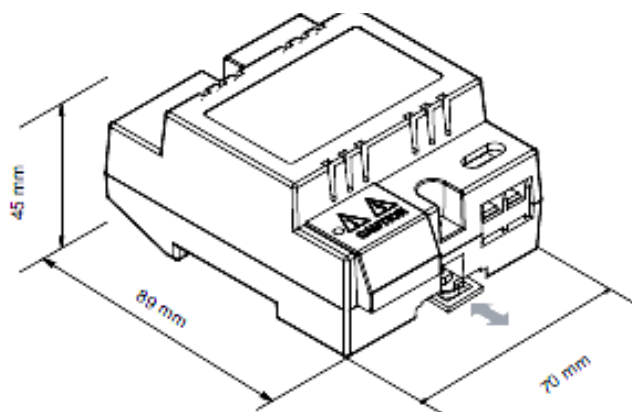

## Power Separator for 2 wire video Intercom

**SKU: EV2WDPS**

The **2WDPS** power separator is easily mounted on the 35 mm DIN rail and features a non-polarity 2-wire connection. Connects the Video Door Bell and Video monitor with the central Power Supply

### Features and Specifications

- Connects to Power Supply : 24VDC
- Temperature: -100C~+400C
- Wiring: 2 wires (non-polarity)
- Mounts on 35mm DIN rail or directly on the wall
- Dimension: 89(H)×70(W)×45(D)mm