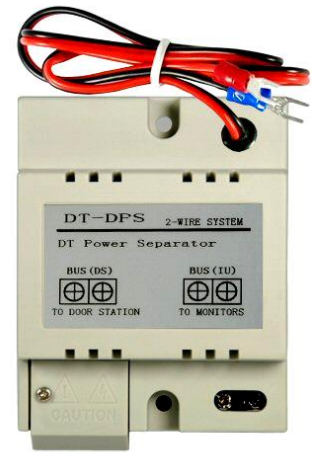

## Power Separator for 2 wire video Intercom

**SKU: EV2WDPS**

The **2WDPS** power separator is easily mounted on the 35 mm DIN rail and features a non-polarity 2-wire connection. Connects the Video Door Bell and Video monitor with the central Power Supply

### Features and Specifications

- Connects to Power Supply : 24VDC
- Temperature: -100C~+400C
- Wiring: 2 wires (non-polarity)
- Mounts on 35mm DIN rail or directly on the wall
- Dimension: 89(H)×70(W)×45(D)mm