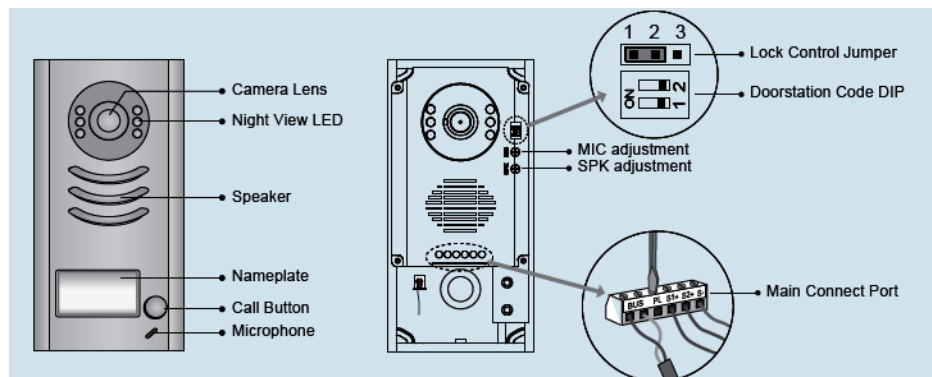

Anti Vandal Door Bell for 2 Wire Video Intercom SKU:EV2WDP591/592

This is an attractive and very durable doorbell with outstanding functionality. /592 indicates a 2 Call button version for duplex homes or offices. Its features include:

Features and Specifications

- Night Vision Pinhole-lens CCD Color Video Camera
- Adjustable camera angle
- Call Button
- Blue back lit name plate
- Resolution - 380 TV lines for color
- Relay output contacts ratings: Max. 48V dc 1.5A
- Output Relay contacts - default [N.O.] Normally open; Set to Normally Close [N.C] from Monitor Menu)
- Die-cast zinc, vandal-proof design
- Rain protection frame
- Adjustable volume
- Supports activation of two locks
- Power Consumption: 1W in standby, 12W in working
- Unlocking time: 1 to 9 seconds, set by Monitor
- Operating temperature: -10°C ~ 45°C
- Dimensions - W 3 1/2 X H 6 7/8 X D 7/8 inch
- Some figures may show dimensions in mm (divide by 25.4 to convert to inches)