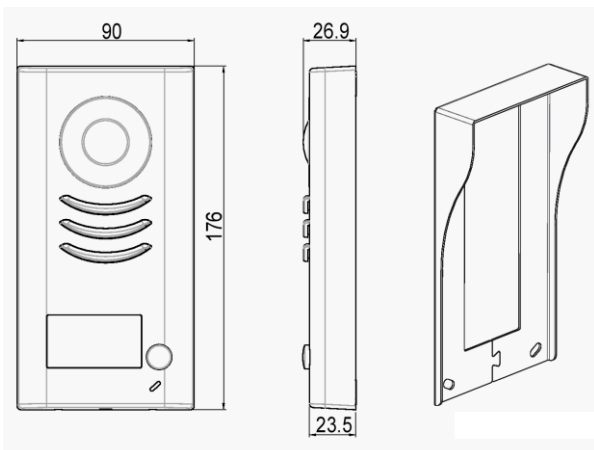

Anti Vandal Door Bell for 2 Wire Video Intercom SKU:EV2WDP591/592

This is an attractive and very durable doorbell with outstanding functionality. /592 indicates a 2 Call button version for duplex homes or offices. Its features include:

Features and Specifications

- Night Vision Pinhole-lens CCD Color Video Camera
- Adjustable camera angle
- Call Button
- Blue back lit name plate
- Resolution - 380 TV lines for color
- Relay output contacts ratings: Max. 48V dc 1.5A
- Output Relay contacts - default [N.O.] Normally open; Set to Normally Close [N.C] from Monitor Menu)
- Die-cast zinc, vandal-proof design
- Rain protection frame
- Adjustable volume
- Supports activation of two locks
- Power Consumption: 1W in standby, 12W in working
- Unlocking time: 1 to 9 seconds, set by Monitor
- Operating temperature: -10°C ~ 45°C
- Dimensions - W 3 1/2 X H 6 7/8 X D 7/8 inch
- Some figures may show dimensions in mm (divide by 25.4 to convert to inches)