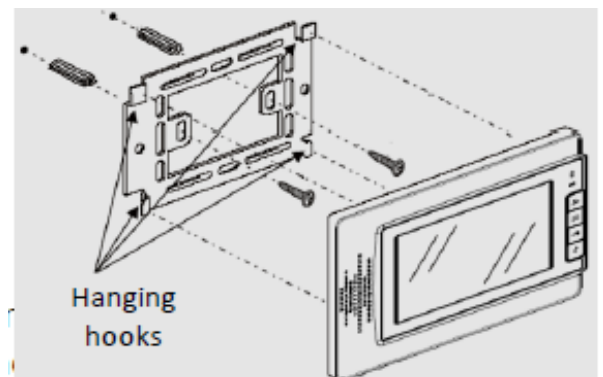

Indoor Monitor & Control Station

SKU: EV4WM300W

This attractive indoor color monitor with 7" screen includes these features:

Features and Specifications

- White, compact panel with surface-mount design
- 7" LCD/TFT color screen with LED backlight and easy adjustment of volume, color, brightness and 16:9 view
- 1440 (R,G,B) 234 pixel screen
- Single loud speaker with quality sound
- Monitor audio and video feeds from the door bell video phone plus initiate calls
- Communicate between monitors when a second monitor is added
- Power supply for the Monitor: DC 15-18V (supplied by Adapter)
- Requires additional 12VDC power for keypad functions and Lock activation
- Connection mode: 4 wires, polar, connectors supplied with the Monitor
- Video signal: 1Vp-p, 75ohms, CCIR standard
- Monitor time: 30 seconds
- Talking time 120 seconds
- Night vision light supplied by 6 infrared LED
- Dimensions - 9 5/8" X 6 1/4" X 5/8"

Included with the Monitor

- Mounting bracket
- Installation accessories and connectors
- Installation and operating manual

Specifications are subject to change without notice. Entry Vision is not responsible for any typographical errors.