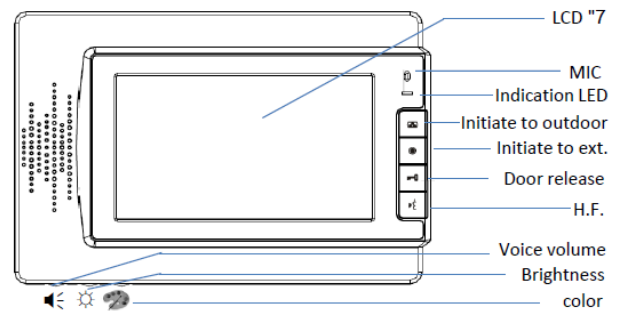

Indoor Monitor & Control Station

SKU: EV4WM300W

This attractive indoor color monitor with 7" screen includes these features:

Features and Specifications

- White, compact panel with surface-mount design
- 7" LCD/TFT color screen with LED backlight and easy adjustment of volume, color, brightness and 16:9 view
- 1440 (R,G,B) 234 pixel screen
- Single loud speaker with quality sound
- Monitor audio and video feeds from the door bell video phone plus initiate calls
- Communicate between monitors when a second monitor is added
- Power supply for the Monitor: DC 15-18V (supplied by Adapter)
- Requires additional 12VDC power for keypad functions and Lock activation
- Connection mode: 4 wires, polar, connectors supplied with the Monitor
- Video signal: 1Vp-p, 75ohms, CCIR standard
- Monitor time: 30 seconds
- Talking time 120 seconds
- Night vision light supplied by 6 infrared LED
- Dimensions - 9 5/8" X 6 1/4" X 5/8"

Included with the Monitor

- Mounting bracket
- Installation accessories and connectors
- Installation and operating manual

Specifications are subject to change without notice. Entry Vision is not responsible for any typographical errors.