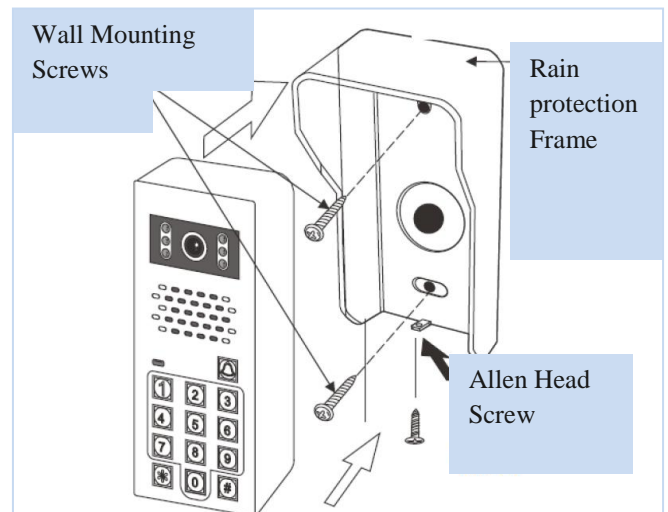

## Outdoor Video Station with Keypad

**SKU: EV4WDP50KTV**

Outdoor video station and keypad unit. A combination of high quality sound, video, weather proof and anti-vandal features

### Features and Specifications

- Waterproof, metal housing
- Backlit keypad for use after dark
- 1/3" CCD color camera from Sony with LED lighting for night video and 420 TV lines of resolution
- 3.6mm lens with adjustable 72-degree lens
- Programmable unlock time from 1 to 99 seconds
- 40 programmable codes & latch codes capability
- Output relay suitable for NO, C and NC operation for any lock or electric strike (with optional power supply)
- Exit switch function
- Cable: Requires a 4-core shielded alarm cable for distances up to 90 feet (30 meters) and coaxial wire (video signal only) for longer wiring distances
- Maximum distance of wiring may vary with number of monitors
- Backlit keypad current consumption - 200mA
- Environmental temperature: 5F to 130F (-15C to 55C)
- Humidity Range: 45% to 95%
- Dimensions – 3" X 7 1/4" X 2 3/8"

### Included with the Video Outdoor Station

- Outdoor station with rain protection frame
- Allen wrench
- Mounting accessories

Specifications are subject to change without notice. Entry Vision is not responsible for any typographical errors.